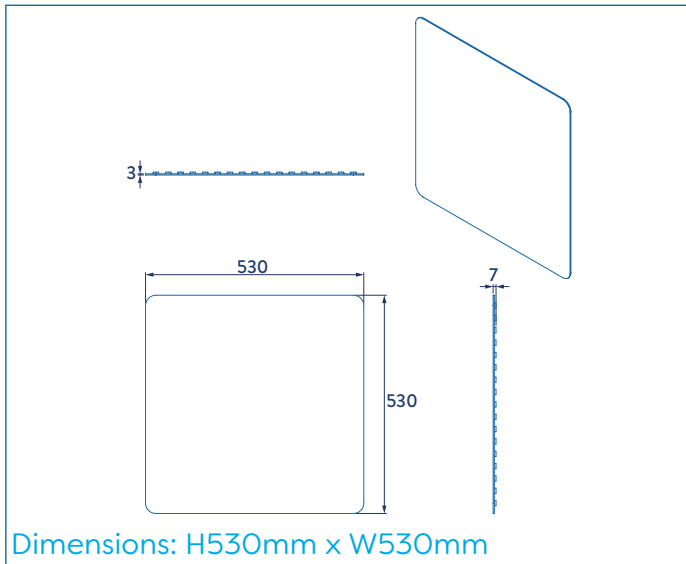

**AG183622**

**WHITE RUBAGRIP SHOWER TRAY MAT**

**GUARANTEE**

Consumer Statutory Rights Apply

**ILLUSTRATED**

AG183622 White Rubagrip Shower Tray Mat

**CONFIGURATIONS**

**MATERIAL**